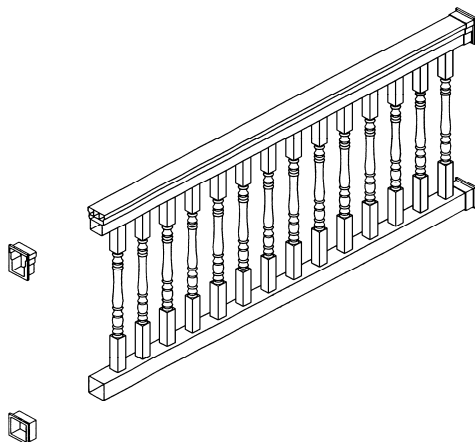

A shaded cell indicates that the item is a non-stock item. Allow four weeks for special orders.

5PPC

5BPC

5GPC

**COLONIAL RAILING**

**FLUTED RAILING**