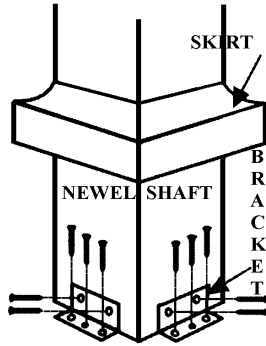

Exterior Products
Section 5 – Page 10
Stock Status
Effective 1/2/13
Revised 12/27/12

PERMA PORCH

5NKTP