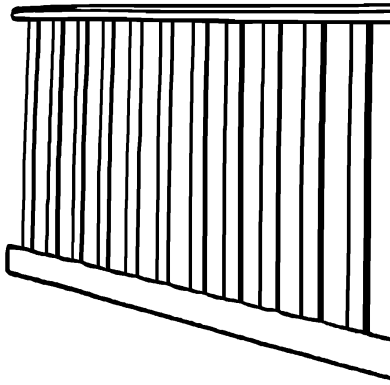

PERMA PORCH

Standard Rail Section