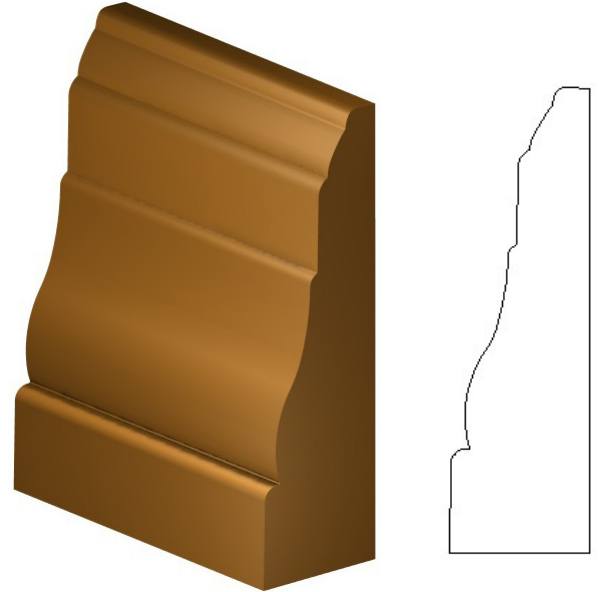

Rosettes:

HH202 Rosette	14
HH203 Rosette	14
HH201 Rosette	14
HH201E Elongated Rosette	15
HH202E Elongated Rosette	15
HH203E Elongated Rosette	15

HH366 Colonial Feather Edge Casing
1 1/16" x 2 1/4"

HH376 Colonial Bead Casing
3/4" x 2 1/4"

HH222 Fluted Casing
3/4" x 2 1/4"

HH327 Ranch Casing
3/4" x 2 1/4"

HH453 Eased 2 Edges Casing
3/4" x 2 1/4"

HH361 Colonial Feather Edge Casing
3/4" x 2 1/2"

HH452 Eased 2 Edges Casing
3/4" x 2 1/2"

HH907 Single Bead Casing
3/4" x 2 1/4"

HH413 Eased 2 Edges Casing
3/4" x 3 1/4"

HH446 Colonial Feather Edge Casing
3/4" x 3 1/4"

HH445 Colonial Bead Casing
3/4" x 3 1/4"

"A Fine Tradition In Wood"

HH448 Mt. Vernon Casing
3/4" x 3 1/4"

HH908 Single Bead Casing
3/4" x 3 1/4"